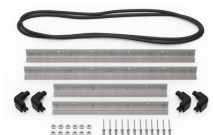

MATERIALS

Body	Injection Molded HPX™ high performance resin
Latch	Valox - Polybutylene Terephthalate (PBT)
Latch (Alt)	Xenoy - Polyester/Polycarbonate blend
O-Ring	EPDM
Pins	Stainless Steel
Pins (Alt)	Aluminum
Foam	1.3/1.35 polyester
Purge Body	Valox - Polybutylene Terephthalate (PBT)
Purge Body (Alt)	Xenoy - Polyester/Polycarbonate blend
Purge Vent	Gortex membrane

iM-LIDSTAY
Lid Stay

iM26XX-UTILITYORG
Utility Organizer

iM2620-TREK
TrekPak Case Divider Kit

1506TSA
TSA Lock

1500D
Desiccant Silica Gel

iM2620-M4-BEZEL-L
Lid Bezel Kit (Metric)

iM2620-M4-BEZEL
Base Bezel Kit (Metric)