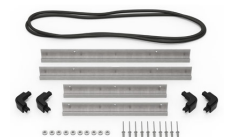

MATERIALS

Body	Injection Molded HPX™ high performance resin
Latch	Valox - Polybutylene Terephthalate (PBT)
Latch (Alt)	Xenoy - Polyester/Polycarbonate blend
O-Ring	EPDM
Pins	Stainless Steel
Pins (Alt)	Aluminum
Foam	1.3/1.35 polyester
Purge Body	Valox - Polybutylene Terephthalate (PBT)
Purge Body (Alt)	Xenoy - Polyester/Polycarbonate blend
Purge Vent	Gortex membrane

iM-LIDSTAY
Lid Stay

iM24XX-LIDORG
Lid Organizer

iM2450-TREK
TrekPak Case Divider Kit

1506TSA
TSA Lock

1500D
Desiccant Silica Gel

iM2450-M4-BEZEL-L
Lid Bezel Kit (Metric)

iM2450-MBEZ-B
Base Bezel Kit (Metric)