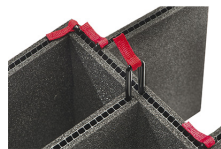

MATERIALS

Body	Injection Molded HPX™ high performance resin
Latch	Valox - Polybutylene Terephthalate (PBT)
Latch (Alt)	Xenoy - Polyester/Polycarbonate blend
O-Ring	EPDM
Pins	Stainless Steel
Pins (Alt)	Aluminum
Foam	1.3/1.35 polyester
Purge Body	Valox - Polybutylene Terephthalate (PBT)
Purge Body (Alt)	Xenoy - Polyester/Polycarbonate blend
Purge Vent	Gortex membrane

CERTIFICATIONS

IP67

OTHER

Master Pack	3
Military	yes

ACCESSORIES

iM24XX-PHOTOPALLET
Photography Pallet

iM24XX-LIDORG
Lid Organizer

iM2400-FOAM
4 pc. Replacement Foam Set

iM2400-DIV
Padded Divider Set

iM-STRAP-S-VER2
Padded Shoulder Strap

iM-LIDSTAY
Lid Stay

iM2400-TREK
TrekPak Case Divider Kit

1506TSA
TSA Lock

1500D
Desiccant Silica Gel

iM2400-M4-BEZEL-L
Lid Bezel Kit (Metric)