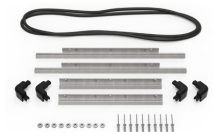

MATERIALS

Body	Injection Molded HPX™ high performance resin
Latch	Valox - Polybutylene Terephthalate (PBT)
Latch (Alt)	Xenoy - Polyester/Polycarbonate blend
O-Ring	EPDM
Pins	Stainless Steel
Pins (Alt)	Aluminum
Foam	1.3/1.35 polyester
Purge Body	Valox - Polybutylene Terephthalate (PBT)
Purge Body (Alt)	Xenoy - Polyester/Polycarbonate blend
Purge Vent	Gortex membrane

CERTIFICATIONS

IP67

OTHER

Master Pack	3
Military	yes

ACCESSORIES

iM24XX-PHOTOPALLET
Photography Pallet

iM24XX-LIDORG
Lid Organizer

iM2400-FOAM
4 pc. Replacement Foam Set

iM2400-DIV
Padded Divider Set

iM-STRAP-S-VER2
Padded Shoulder Strap

iM-LIDSTAY
Lid Stay

iM2400-TREK
TrekPak Case Divider Kit

1506TSA
TSA Lock

1500D
Desiccant Silica Gel

iM2400-M4-BEZEL-L
Lid Bezel Kit (Metric)

iM2400-MBEZ-B
Base Bezel Kit (Metric)

Peli

c/ Provença, 388, Planta 7 • Barcelona, Spain 08025 • Phone: +34 934 674 999
info@peli.com • www.peli.com

Document created on 10-31-24