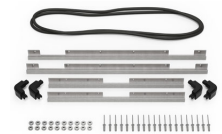

MATERIALS

Body	Injection Molded HPX™ high performance resin
Latch	Valox - Polybutylene Terephthalate (PBT)
Latch (Alt)	Xenoy - Polyester/Polycarbonate blend
O-Ring	EPDM
Pins	Stainless Steel
Pins (Alt)	Aluminum
Foam	1.3/1.35 polyester
Purge Body	Valox - Polybutylene Terephthalate (PBT)
Purge Body (Alt)	Xenoy - Polyester/Polycarbonate blend
Purge Vent	Gortex membrane

CERTIFICATIONS

IP67

OTHER

Extendable Handle	yes
Master Pack	1
Military	yes

ACCESSORIES

iM27XX-UTILITYORG
Utility Organizer

iM2720-FOAM
6 pc. Replacement Foam Set

iM-LIDSTAY
Lid Stay

iM2720-M4-BEZEL
Base Bezel Kit (Metric)

iM2720-M4-BEZEL-L
Lid Bezel Kit (Metric)

iM2720-TREK
TrekPak Case Divider Kit

1610TPDIV
Extra TrekPak Dividers

1506TSA
TSA Lock

1500D
Desiccant Silica Gel

iM2720TPDIV
Extra TrekPak Dividers