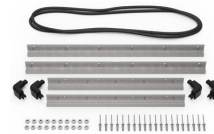

MATERIALS

Body	Injection Molded HPX™ high performance resin
Latch	Valox - Polybutylene Terephthalate (PBT)
Latch (Alt)	Xenoy - Polyester/Polycarbonate blend
O-Ring	EPDM
Pins	Stainless Steel
Pins (Alt)	Aluminum
Foam	1.3/1.35 polyester
Purge Body	Valox - Polybutylene Terephthalate (PBT)
Purge Body (Alt)	Xenoy - Polyester/Polycarbonate blend
Purge Vent	Gortex membrane

CERTIFICATIONS

IP67

OTHER

Extendable Handle	yes
Master Pack	1
Military	yes

ACCESSORIES

iM27XX-UTILITYORG
Utility Organizer

iM2720-FOAM
6 pc. Replacement Foam Set

iM-LIDSTAY
Lid Stay

iM2720-M4-BEZEL
Base Bezel Kit (Metric)

iM2720-M4-BEZEL-L
Lid Bezel Kit (Metric)

iM2720-TREK
TrekPak Case Divider Kit

1610TPDIV
Extra TrekPak Dividers

1506TSA
TSA Lock

1500D
Desiccant Silica Gel

iM2720TPDIV
Extra TrekPak Dividers