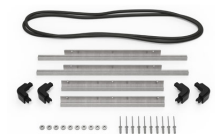

MATERIALS

Body	Injection Molded HPX™ high performance resin
Latch	Valox - Polybutylene Terephthalate (PBT)
Latch (Alt)	Xenoy - Polyester/Polycarbonate blend
O-Ring	EPDM
Pins	Stainless Steel
Pins (Alt)	Aluminum
Foam	1.3/1.35 polyester
Purge Body	Valox - Polybutylene Terephthalate (PBT)
Purge Body (Alt)	Xenoy - Polyester/Polycarbonate blend
Purge Vent	Gortex membrane

CERTIFICATIONS

IP67

OTHER

Master Pack	3
Military	yes

ACCESSORIES

iM24XX-PHOTOPALLET
Photography Pallet

iM24XX-LIDORG
Lid Organizer

iM2400-FOAM
4 pc. Replacement Foam Set

iM2400-DIV
Padded Divider Set

iM-STRAP-S-VER2
Padded Shoulder Strap

iM-LIDSTAY
Lid Stay

iM2400-TREK
TrekPak Case Divider Kit

1506TSA
TSA Lock

1500D
Desiccant Silica Gel

iM2400-M4-BEZEL-L
Lid Bezel Kit (Metric)

iM2400-MBEZ-B
Base Bezel Kit (Metric)

Peli

c/ Provença, 388, Planta 7 • Barcelona, Spain 08025 • Phone: +34 934 674 999
info@peli.com • www.peli.com

Document created on 04-01-25