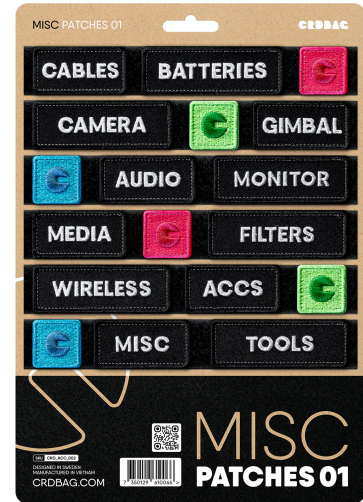

CRD_ACC_002

CRDBAG

Misc Patches 01

The Misc Patches 01 are crafted for seamless identification and efficient organization of your equipment. Featuring professional-grade embroidery and secure attachment, these patches are a dependable tool for professionals who demand reliability and functionality.

This set includes a variety of labeled patches designed to streamline workflows through color-coding and clear labeling. Save time and maintain an organized setup, ensuring quick access to the gear you need. Perfectly compatible with the CRDPOUCH MKII, Fused Mini, Brick, and Y-Wrap, these patches are an essential addition to your organizational system.

Please note: Patch labels are written in English

Patches Dimensions:

80 x 28 mm (3.15" x 1.10")

55 x 28 mm (2.17" x 1.10")

28 x 28 mm (1.10" x 1.10")

• Included Patches:

- CABLES
- BATTERIES
- CAMERA
- GIMBAL
- AUDIO
- MONITOR
- MEDIA
- FILTERS
- WIRELESS
- ACCS