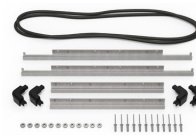

MATERIALS

Body	Injection Molded HPX™ high performance resin
Latch	Valox - Polybutylene Terephthalate (PBT)
Latch (Alt)	Xenoy - Polyester/Polycarbonate blend
O-Ring	EPDM
Pins	Stainless Steel
Pins (Alt)	Aluminum
Foam	1.3/1.35 polyester
Purge Body	Valox - Polybutylene Terephthalate (PBT)
Purge Body (Alt)	Xenoy - Polyester/Polycarbonate blend
Purge Vent	Gortex membrane

CERTIFICATIONS

IP67

OTHER

Master Pack	1
Military	yes

ACCESSORIES

iM26XX-LIDORG
Lid Organizer

iM2620-FOAM
6 pc. Replacement Foam Set

iM-STRAP-S-VER2
Padded Shoulder Strap

iM-LIDSTAY
Lid Stay

iM26XX-UTILITYORG
Utility Organizer

iM2620-TREK
TrekPak Case Divider Kit

1506TSA
TSA Lock

1500D
Desiccant Silica Gel

iM2620-M4-BEZEL-L
Lid Bezel Kit (Metric)

iM2620-M4-BEZEL
Base Bezel Kit (Metric)