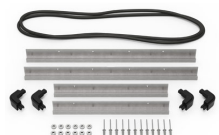

MATERIALS

Body	Injection Molded HPX™ high performance resin
Latch	Valox - Polybutylene Terephthalate (PBT)
Latch (Alt)	Xenoy - Polyester/Polycarbonate blend
O-Ring	EPDM
Pins	Stainless Steel
Pins (Alt)	Aluminum
Foam	1.3/1.35 polyester
Purge Body	Valox - Polybutylene Terephthalate (PBT)
Purge Body (Alt)	Xenoy - Polyester/Polycarbonate blend
Purge Vent	Gortex membrane

CERTIFICATIONS

IP67

OTHER

Master Pack	2
Military	yes

ACCESSORIES

iM26XX-LIDORG
Lid Organizer

iM2600-FOAM
5 pc. Replacement Foam Set

iM2600-DIV
Padded Divider Set

iM-STRAP-S-VER2
Padded Shoulder Strap

iM-LIDSTAY
Lid Stay

iM2600-M4-BEZEL-L
Lid Bezel Kit (Metric)

iM2600-MBEZ-B
Base Bezel Kit (Metric)

iM26XX-UTILITYORG
Utility Organizer

iM2600-TREK
TrekPak Case Divider Kit