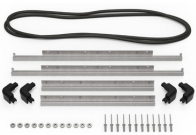

MATERIALS

Body	Injection Molded HPX™ high performance resin
Latch	Valox - Polybutylene Terephthalate (PBT)
Latch (Alt)	Xenoy - Polyester/Polycarbonate blend
O-Ring	EPDM
Pins	Stainless Steel
Pins (Alt)	Aluminum
Foam	1.3/1.35 polyester
Purge Body	Valox - Polybutylene Terephthalate (PBT)
Purge Body (Alt)	Xenoy - Polyester/Polycarbonate blend
Purge Vent	Gortex membrane

CERTIFICATIONS

IP67

OTHER

Master Pack	2
Military	yes

ACCESSORIES

iM26XX-LIDORG
Lid Organizer

iM2600-FOAM
5 pc. Replacement Foam Set

iM2600-DIV
Padded Divider Set

iM-STRAP-S-VER2
Padded Shoulder Strap

iM-LIDSTAY
Lid Stay

iM2600-M4-BEZEL-L
Lid Bezel Kit (Metric)

iM2600-MBEZ-B
Base Bezel Kit (Metric)

iM26XX-UTILITYORG
Utility Organizer

iM2600-TREK
TrekPak Case Divider Kit