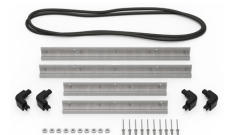

MATERIALS

Body	Injection Molded HPX™ high performance resin
Latch	Valox - Polybutylene Terephthalate (PBT)
Latch (Alt)	Xenoy - Polyester/Polycarbonate blend
O-Ring	EPDM
Pins	Stainless Steel
Pins (Alt)	Aluminum
Foam	1.3/1.35 polyester
Purge Body	Valox - Polybutylene Terephthalate (PBT)
Purge Body (Alt)	Xenoy - Polyester/Polycarbonate blend
Purge Vent	Gortex membrane

iM-LIDSTAY
Lid Stay

iM24XX-LIDORG
Lid Organizer

iM2450-TREK
TrekPak Case Divider Kit

1506TSA
TSA Lock

1500D
Desiccant Silica Gel

iM2450-M4-BEZEL-L
Lid Bezel Kit (Metric)

iM2450-MBEZ-B
Base Bezel Kit (Metric)