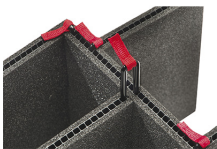

MATERIALS

Body	Injection Molded HPX™ high performance resin
Latch	Valox - Polybutylene Terephthalate (PBT)
Latch (Alt)	Xenoy - Polyester/Polycarbonate blend
O-Ring	EPDM
Pins	Stainless Steel
Pins (Alt)	Aluminum
Foam	1.3/1.35 polyester
Purge Body	Valox - Polybutylene Terephthalate (PBT)
Purge Body (Alt)	Xenoy - Polyester/Polycarbonate blend
Purge Vent	Gortex membrane

CERTIFICATIONS

IP67

OTHER

Master Pack	3
Military	yes

ACCESSORIES

iM24XX-PHOTOPALLET
Photography Pallet

iM2450-FOAM
5 pc. Replacement Foam Set

iM-STRAP-S-VER2
Padded Shoulder Strap

iM-LIDSTAY
Lid Stay

iM24XX-LIDORG
Lid Organizer

iM2450-TREK
TrekPak Case Divider Kit

1506TSA
TSA Lock

1500D
Desiccant Silica Gel

iM2450-M4-BEZEL-L
Lid Bezel Kit (Metric)

iM2450-MBEZ-B
Base Bezel Kit (Metric)