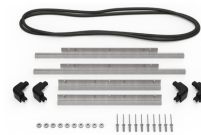

MATERIALS

Body	Injection Molded HPX™ high performance resin
Latch	Valox - Polybutylene Terephthalate (PBT)
Latch (Alt)	Xenoy - Polyester/Polycarbonate blend
O-Ring	EPDM
Pins	Stainless Steel
Pins (Alt)	Aluminum
Foam	1.3/1.35 polyester
Purge Body	Valox - Polybutylene Terephthalate (PBT)
Purge Body (Alt)	Xenoy - Polyester/Polycarbonate blend
Purge Vent	Gortex membrane

CERTIFICATIONS

IP67

OTHER

Master Pack	3
Military	yes

ACCESSORIES

iM24XX-PHOTOPALLET
Photography Pallet

iM2450-FOAM
5 pc. Replacement Foam Set

iM-STRAP-S-VER2
Padded Shoulder Strap

iM-LIDSTAY
Lid Stay

iM24XX-LIDORG
Lid Organizer

iM2450-TREK
TrekPak Case Divider Kit

1506TSA
TSA Lock

1500D
Desiccant Silica Gel

iM2450-M4-BEZEL-L
Lid Bezel Kit (Metric)

iM2450-MBEZ-B
Base Bezel Kit (Metric)