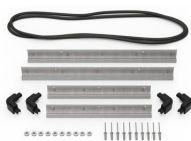

MATERIALS

Body	Injection Molded HPX™ high performance resin
Latch	Valox - Polybutylene Terephthalate (PBT)
Latch (Alt)	Xenoy - Polyester/Polycarbonate blend
O-Ring	EPDM
Pins	Stainless Steel
Pins (Alt)	Aluminum
Foam	1.3/1.35 polyester
Purge Body	Valox - Polybutylene Terephthalate (PBT)
Purge Body (Alt)	Xenoy - Polyester/Polycarbonate blend
Purge Vent	Gortex membrane

iM2400-DIV
Padded Divider Set

iM-STRAP-S-VER2
Padded Shoulder Strap

iM-LIDSTAY
Lid Stay

iM2400-TREK
TrekPak Case Divider Kit

1506TSA
TSA Lock

1500D
Desiccant Silica Gel

iM2400-M4-BEZEL-L
Lid Bezel Kit (Metric)