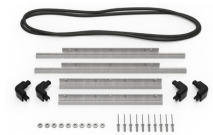

MATERIALS

Body	Injection Molded HPX™ high performance resin
Latch	Valox - Polybutylene Terephthalate (PBT)
Latch (Alt)	Xenoy - Polyester/Polycarbonate blend
O-Ring	EPDM
Pins	Stainless Steel
Pins (Alt)	Aluminum
Foam	1.3/1.35 polyester
Purge Body	Valox - Polybutylene Terephthalate (PBT)
Purge Body (Alt)	Xenoy - Polyester/Polycarbonate blend
Purge Vent	Gortex membrane

iM2400-DIV
Padded Divider Set

iM-STRAP-S-VER2
Padded Shoulder Strap

iM-LIDSTAY
Lid Stay

iM2400-TREK
TrekPak Case Divider Kit

1506TSA
TSA Lock

1500D
Desiccant Silica Gel

iM2400-M4-BEZEL-L
Lid Bezel Kit (Metric)