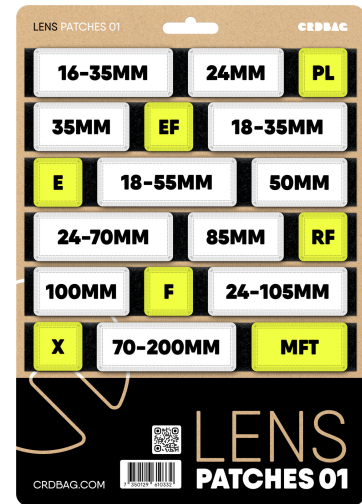

CRD_ACC_030

CRDBAG

Patch Lenses 01

A set of 18 lens-focused Velcro hook patches, thoughtfully crafted for use with the CRDPOUCH MKII, Fused Mini, Brick, and Y-Wrap, ensuring seamless compatibility with your gear.

11 x Embroidered Lens Patches 7 x Yellow Mount Patches The Lens Patches 01 are designed to make lens identification and organization effortless. Featuring premium-quality embroidery and a secure attachment system, these patches are a dependable tool for photographers and videographers who demand precision and efficiency.

Labeled for various lens types, these patches streamline your workflow, saving valuable time and ensuring your setup remains well-organized and professional, whether in the studio or on location. Compatible with our full range of modular storage solutions, they are the perfect addition to your kit.

- Professional-grade embroidery
- Secure Velcro attachment
- Clear labeling and color-coding
- Variety of labeled patches
- Quick gear access
- Compatible with CRDPOUCH MKII, Fused Mini, Brick, and Y-Wrap
- Durable design
- Workflow efficiency