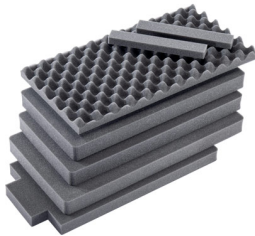

## COLOURS

---

■ Black

## WEIGHT

---

**Weight With Foam** 11.20 lbs (5.1 kg)  
**Weight Empty** 9.75 lbs (4.4 kg)  
**Buoyancy** 84.95 lbs (38.5 kg)

## ACCESSORIES

---

**1556AirFS**  
7 pc. Replacement Foam Set

**1506TSA**  
TSA Lock

**RucPac-Pro-1**  
RucPac Pro Hardcase Backpack Conversion

---