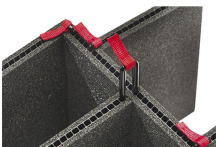

MATERIALS

Body	Injection Molded HPX™ high performance resin
Latch	Valox - Polybutylene Terephthalate (PBT)
Latch (Alt)	Xenoy - Polyester/Polycarbonate blend
O-Ring	EPDM
Pins	Stainless Steel
Pins (Alt)	Aluminum
Foam	1.3/1.35 polyester
Purge Body	Valox - Polybutylene Terephthalate (PBT)
Purge Body (Alt)	Xenoy - Polyester/Polycarbonate blend
Purge Vent	Gortex membrane

CERTIFICATIONS

IP67

OTHER

Master Pack	1
Military	yes

ACCESSORIES

iM26XX-LIDORG
Lid Organizer

iM2620-FOAM
6 pc. Replacement Foam Set

iM-STRAP-S-VER2
Padded Shoulder Strap

iM-LIDSTAY
Lid Stay

iM26XX-UTILITYORG
Utility Organizer

iM2620-TREK
TrekPak Case Divider Kit

1506TSA
TSA Lock

1500D
Desiccant Silica Gel

iM2620-M4-BEZEL-L
Lid Bezel Kit (Metric)

iM2620-M4-BEZEL
Base Bezel Kit (Metric)