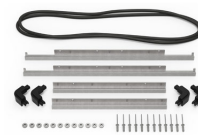

MATERIALS

Body	Injection Molded HPX™ high performance resin
Latch	Valox - Polybutylene Terephthalate (PBT)
Latch (Alt)	Xenoy - Polyester/Polycarbonate blend
O-Ring	EPDM
Pins	Stainless Steel
Pins (Alt)	Aluminum
Foam	1.3/1.35 polyester
Purge Body	Valox - Polybutylene Terephthalate (PBT)
Purge Body (Alt)	Xenoy - Polyester/Polycarbonate blend
Purge Vent	Gortex membrane

CERTIFICATIONS

IP67

OTHER

Master Pack	1
Military	yes

ACCESSORIES

iM26XX-LIDORG
Lid Organizer

iM2620-FOAM
6 pc. Replacement Foam Set

iM-STRAP-S-VER2
Padded Shoulder Strap

iM-LIDSTAY
Lid Stay

iM26XX-UTILITYORG
Utility Organizer

iM2620-TREK
TrekPak Case Divider Kit

1506TSA
TSA Lock

1500D
Desiccant Silica Gel

iM2620-M4-BEZEL-L
Lid Bezel Kit (Metric)

iM2620-M4-BEZEL
Base Bezel Kit (Metric)