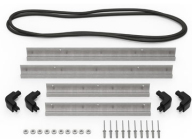

MATERIALS

Body	Injection Molded HPX™ high performance resin
Latch	Valox - Polybutylene Terephthalate (PBT)
Latch (Alt)	Xenoy - Polyester/Polycarbonate blend
O-Ring	EPDM
Pins	Stainless Steel
Pins (Alt)	Aluminum
Foam	1.3/1.35 polyester
Purge Body	Valox - Polybutylene Terephthalate (PBT)
Purge Body (Alt)	Xenoy - Polyester/Polycarbonate blend
Purge Vent	Gortex membrane

iM2400-DIV
Padded Divider Set

iM-STRAP-S-VER2
Padded Shoulder Strap

iM-LIDSTAY
Lid Stay

iM2400-TREK
TrekPak Case Divider Kit

1506TSA
TSA Lock

1500D
Desiccant Silica Gel

iM2400-M4-BEZEL-L
Lid Bezel Kit (Metric)

iM2400-MBEZ-B
Base Bezel Kit (Metric)

Peli

c/ Provença, 388, Planta 7 • Barcelona, Spain 08025 • Phone: +34 934 674 999
info@peli.com • www.peli.com

Document created on 07-17-24