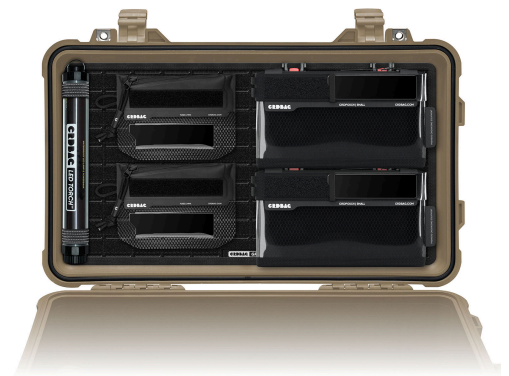

CRD_BUN_062

CRDBAG

Grid-Lid Carry-On Bundle

Maximize the potential of your carry-on hard case with the Grid-Lid Bundle 01, the ultimate lid organizer designed for professionals. By utilizing the often-overlooked lid space, this bundle transforms your case into an efficient, modular storage solution that adapts to your needs.

This open-standard lid organizer is future-proof, allowing you to invest in a customizable system without locking yourself into proprietary limitations. Ideal for professionals in film, photography, and technical fields, the Grid-Lid Bundle 01 ensures your gear stays organized, accessible, and secure.

Designed for:

Peli: 1510 Protector , 1535 Air, Vault V525

Compatible with:

Peli: 1750 Protector Long Case, 1755 Air, Vault V800

What's Included

- 2 x CRDBAG Fused Mini
- 2 x CRDPOUCH Organizer Bag Small
- 2 x Maglock MOLLE 2-Pack
- 1 x Grid-Lid Carry-On
- 1 x LED Torch
- 1 x Grid-Lid Light Lock

Invest in the Hard Case Lid Organizer Bundle for a smarter, more adaptable way to manage your gear. Revolutionize your storage while keeping your setup ready for anything.

- Compatible with popular carry-on hard cases
- GRID-LID base with MOLLE and Hook and Loop compatibility
- CRDPOUCH MKII and Fused Mini integration
- Maglock MOLLE for fast attachment/detachment
- Open-standard system for modular expansion
- Includes LED Torch with Light Lock for visibility