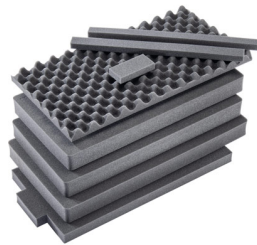

Purge Body ABS
Purge Vent Hi-Flow Gore-Tex 3 Micron Hydrophobic Non-Woven

COLOURS

■ Black

WEIGHT

Weight With Foam 14.67 lbs (6.65 kg)
Weight Empty 12.45 lbs (5.65 kg)
Buoyancy 123.70 lbs (56.11 kg)

TEMPERATURE

Minimum Temperature 0°F (-17.8 °C)
Maximum Temperature 140°F (60 °C)

ACCESSORIES

1606AirFS
8 pc. Replacement Foam Set

Peli

c/ Provença, 388, Planta 7 • Barcelona, Spain 08025 • Phone: +34 934 674 999
info@peli.com • www.peli.com

Document created on 06-15-26