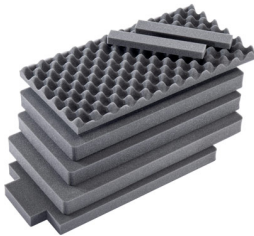

## COLOURS

---

■ Black

## WEIGHT

---

**Weight With Foam** 11.20 lbs (5.1 kg)  
**Weight Empty** 9.75 lbs (4.4 kg)  
**Buoyancy** 84.95 lbs (38.5 kg)

## ACCESSORIES

---

**1556AirFS**  
7 pc. Replacement Foam Set

**1506TSA**  
TSA Lock

**RucPac-Pro-1**  
RucPac Pro Hardcase Backpack Conversion