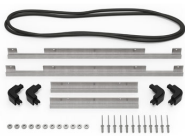

MATERIALS

Body	Injection Molded HPX™ high performance resin
Latch	Valox - Polybutylene Terephthalate (PBT)
Latch (Alt)	Xenoy - Polyester/Polycarbonate blend
O-Ring	EPDM
Pins	Stainless Steel
Pins (Alt)	Aluminum
Foam	1.3/1.35 polyester
Purge Body	Valox - Polybutylene Terephthalate (PBT)
Purge Body (Alt)	Xenoy - Polyester/Polycarbonate blend
Purge Vent	Gortex membrane

CERTIFICATIONS

IP67

OTHER

Extendable Handle	yes
Master Pack	3
Military	yes

ACCESSORIES

iM2500-UTILITYORG
Utility Organizer

iM2500-FOAM
5 pc. Replacement Foam Set

iM2500-DIV
Padded Divider Set

iM-STRAP-S-VER2
Padded Shoulder Strap

iM-LIDSTAY
Lid Stay

iM2500-M4-BEZEL-L
Lid Bezel Kit (Metric)

iM2500-MBEZ-B
Base Bezel Kit (Metric)

iM2500-TREK
TrekPak Case Divider Kit

1555TPDIV
Extra TrekPak Dividers