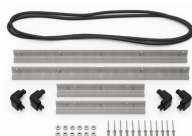

MATERIALS

Body	Injection Molded HPX™ high performance resin
Latch	Valox - Polybutylene Terephthalate (PBT)
Latch (Alt)	Xenoy - Polyester/Polycarbonate blend
O-Ring	EPDM
Pins	Stainless Steel
Pins (Alt)	Aluminum
Foam	1.3/1.35 polyester
Purge Body	Valox - Polybutylene Terephthalate (PBT)
Purge Body (Alt)	Xenoy - Polyester/Polycarbonate blend
Purge Vent	Gortex membrane

CERTIFICATIONS

IP67

OTHER

Extendable Handle	yes
Master Pack	3
Military	yes

ACCESSORIES

iM2500-UTILITYORG
Utility Organizer

iM2500-FOAM
5 pc. Replacement Foam Set

iM2500-DIV
Padded Divider Set

iM-STRAP-S-VER2
Padded Shoulder Strap

iM-LIDSTAY
Lid Stay

iM2500-M4-BEZEL-L
Lid Bezel Kit (Metric)

iM2500-MBEZ-B
Base Bezel Kit (Metric)

iM2500-TREK
TrekPak Case Divider Kit

1555TPDIV
Extra TrekPak Dividers