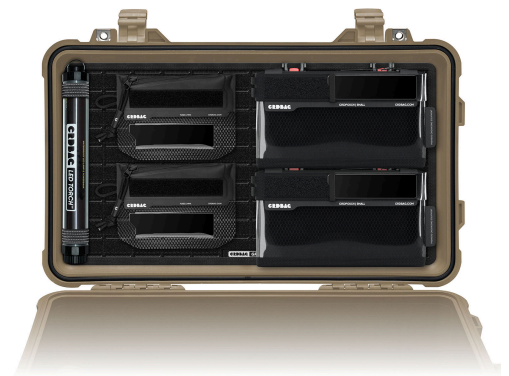

### CRDBAG

Grid-Lid Carry-On Bundle

Maximize the potential of your carry-on hard case with the Grid-Lid Bundle 01, the ultimate lid organizer designed for professionals. By utilizing the often-overlooked lid space, this bundle transforms your case into an efficient, modular storage solution that adapts to your needs.

This open-standard lid organizer is future-proof, allowing you to invest in a customizable system without locking yourself into proprietary limitations. Ideal for professionals in film, photography, and technical fields, the Grid-Lid Bundle 01 ensures your gear stays organized, accessible, and secure.

Designed for:

Peli: 1510 Protector , 1535 Air, Vault V525

Compatible with:

Peli: 1750 Protector Long Case, 1755 Air, Vault V800

What's Included

- 2 x CRDBAG Fused Mini
- 2 x CRDPOUCH Organizer Bag Small
- 2 x Maglock MOLLE 2-Pack
- 1 x Grid-Lid Carry-On
- 1 x LED Torch
- 1 x Grid-Lid Light Lock

Invest in the Hard Case Lid Organizer Bundle for a smarter, more adaptable way to manage your gear. Revolutionize your storage while keeping your setup ready for anything.

- Compatible with popular carry-on hard cases
- GRID-LID base with MOLLE and Hook and Loop compatibility
- CRDPOUCH MKII and Fused Mini integration
- Maglock MOLLE for fast attachment/detachment
- Open-standard system for modular expansion
- Includes LED Torch with Light Lock for visibility