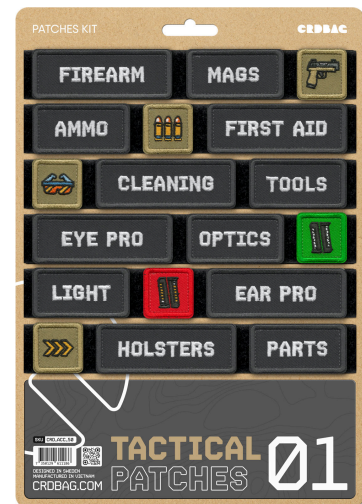

CRD_ACC_050

CRDBAG

Tactical Pouches 01

Tactical Patches 01 are built to streamline gear identification and improve organization in the field. Made with professional-grade embroidery and a secure hook-and-loop backing, these patches are reliable even in tough environments.

Each patch features clear labeling and color-coded designs, helping you keep gear organized and easy to find. Whether you're on an outdoor expedition, a hunting trip, or in a tactical setting, these patches support efficient, hassle-free workflows.

Designed to work with the CRDPOUCH MKII, Fused Mini, Brick, and Y-Wrap, Tactical Patches 01 are a practical addition to any organized setup.

Dimensions:

80 x 28 mm (3.15" x 1.10")

55 x 28 mm (2.17" x 1.10")

28 x 28 mm (1.10" x 1.10")

- Included patches:
 - FIREARM
 - MAGS
 - GUN ICON
 - AMMO
 - AMMO GREEN ICON
 - AMMO RED ICON
 - FIRST AID
 - GLASSED ICON
 - CLEANING
 - TOOLS
 - EYE PRO
 - OPTICS
 - EAR PRO
 - LIGHT
 - ARROW ICON
 - HOLSTERS
 - PARTS