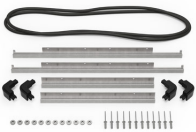

COLOURS

■ Black

■ OD Green

■ Yellow

WEIGHT

Weight With Foam	11.60 lbs (5.26 kg)
Weight Empty	8.50 lbs (3.86 kg)
Buoyancy	79.81 lbs (36.2 kg)
Master Pack Weight	24.20 lbs (10.98 kg)

TEMPERATURE

Minimum Temperature	-20°F (-28.9 °C)
Maximum Temperature	140°F (60 °C)

CERTIFICATIONS

IP67

OTHER

Master Pack	2
Military	yes

ACCESSORIES

iM2600-MBEZ-B
Base Bezel Kit (Metric)