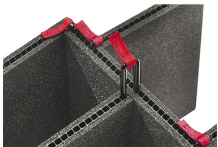

MATERIALS

Body	Injection Molded HPX™ high performance resin
Latch	Valox - Polybutylene Terephthalate (PBT)
Latch (Alt)	Xenoy - Polyester/Polycarbonate blend
O-Ring	EPDM
Pins	Stainless Steel
Pins (Alt)	Aluminum
Foam	1.3/1.35 polyester
Purge Body	Valox - Polybutylene Terephthalate (PBT)
Purge Body (Alt)	Xenoy - Polyester/Polycarbonate blend
Purge Vent	Gortex membrane

CERTIFICATIONS

IP67

OTHER

Master Pack	3
Military	yes

ACCESSORIES

iM24XX-PHOTOPALLET
Photography Pallet

iM2450-FOAM
5 pc. Replacement Foam Set

iM-STRAP-S-VER2
Padded Shoulder Strap

iM-LIDSTAY
Lid Stay

iM24XX-LIDORG
Lid Organizer

iM2450-TREK
TrekPak Case Divider Kit

1506TSA
TSA Lock

1500D
Desiccant Silica Gel

iM2450-M4-BEZEL-L
Lid Bezel Kit (Metric)

iM2450-MBEZ-B
Base Bezel Kit (Metric)