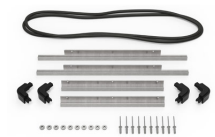

iM2400-M4-BEZEL-L
Lid Bezel Kit (Metric)