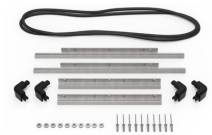

MATERIALS

Body	Injection Molded HPX™ high performance resin
Latch	Valox - Polybutylene Terephthalate (PBT)
Latch (Alt)	Xenoy - Polyester/Polycarbonate blend
O-Ring	EPDM
Pins	Stainless Steel
Pins (Alt)	Aluminum
Foam	1.3/1.35 polyester
Purge Body	Valox - Polybutylene Terephthalate (PBT)
Purge Body (Alt)	Xenoy - Polyester/Polycarbonate blend
Purge Vent	Gortex membrane

CERTIFICATIONS

IP67

OTHER

Master Pack	3
Military	yes

ACCESSORIES

iM24XX-PHOTOPALLET
Photography Pallet

iM24XX-LIDORG
Lid Organizer

iM2400-FOAM
4 pc. Replacement Foam Set

iM2400-DIV
Padded Divider Set

iM-STRAP-S-VER2
Padded Shoulder Strap

iM-LIDSTAY
Lid Stay

iM2400-TREK
TrekPak Case Divider Kit

1506TSA
TSA Lock

1500D
Desiccant Silica Gel

iM2400-M4-BEZEL-L
Lid Bezel Kit (Metric)

iM2400-MBEZ-B
Base Bezel Kit (Metric)

Peli

c/ Provença, 388, Planta 7 • Barcelona, Spain 08025 • Phone: +34 934 674 999
info@peli.com • www.peli.com

Document created on 11-21-24