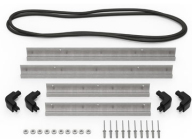

MATERIALS

Body	Injection Molded HPX™ high performance resin
Latch	Valox - Polybutylene Terephthalate (PBT)
Latch (Alt)	Xenoy - Polyester/Polycarbonate blend
O-Ring	EPDM
Pins	Stainless Steel
Pins (Alt)	Aluminum
Foam	1.3/1.35 polyester
Purge Body	Valox - Polybutylene Terephthalate (PBT)
Purge Body (Alt)	Xenoy - Polyester/Polycarbonate blend
Purge Vent	Gortex membrane

iM2400-DIV
Padded Divider Set

iM-STRAP-S-VER2
Padded Shoulder Strap

iM-LIDSTAY
Lid Stay

iM2400-TREK
TrekPak Case Divider Kit

1506TSA
TSA Lock

1500D
Desiccant Silica Gel

iM2400-M4-BEZEL-L
Lid Bezel Kit (Metric)

iM2400-MBEZ-B
Base Bezel Kit (Metric)

Peli

c/ Provença, 388, Planta 7 • Barcelona, Spain 08025 • Phone: +34 934 674 999
info@peli.com • www.peli.com

Document created on 03-31-25