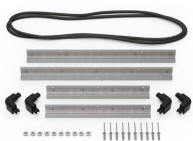

MATERIALS

Body	Injection Molded HPX™ high performance resin
Latch	Valox - Polybutylene Terephthalate (PBT)
Latch (Alt)	Xenoy - Polyester/Polycarbonate blend
O-Ring	EPDM
Pins	Stainless Steel
Pins (Alt)	Aluminum
Foam	1.3/1.35 polyester
Purge Body	Valox - Polybutylene Terephthalate (PBT)
Purge Body (Alt)	Xenoy - Polyester/Polycarbonate blend
Purge Vent	Gortex membrane

iM2400-DIV
Padded Divider Set

iM-STRAP-S-VER2
Padded Shoulder Strap

iM-LIDSTAY
Lid Stay

iM2400-TREK
TrekPak Case Divider Kit

1506TSA
TSA Lock

1500D
Desiccant Silica Gel

iM2400-M4-BEZEL-L
Lid Bezel Kit (Metric)