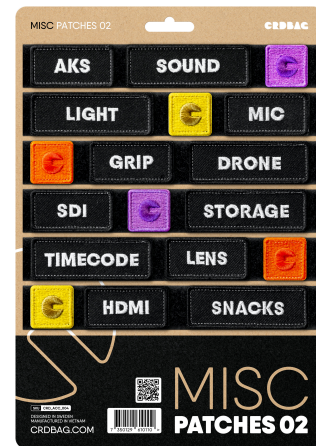

CRD_ACC_004

CRDBAG

Misc Patches 02

The Misc Patches 02 are crafted for seamless identification and efficient organization of your equipment. Featuring professional-grade embroidery and secure attachment, these patches are a dependable tool for professionals who demand reliability and functionality.

This set includes a variety of labeled patches designed to streamline workflows through color-coding and clear labeling. Save time and maintain an organized setup, ensuring quick access to the gear you need. Perfectly compatible with the CRDPOUCH MKII, Fused Mini, Brick, and Y-Wrap, these patches are an essential addition to your organizational system.

Please note: Patch labels are written in English

Patches Dimensions:

80 x 28 mm (3.15" x 1.10")

55 x 28 mm (2.17" x 1.10")

28 x 28 mm (1.10" x 1.10")

• Included Patches

- AKS
- SOUND
- LIGHT
- MIC
- GRIP
- DRONE
- SDI
- STORAGE
- TIMECODE
- LENS
- HDMI
- SNACKS
- 3 x ORANGE ICON
- 3 x YELLOW ICON
- 3 x PURPLE ICON