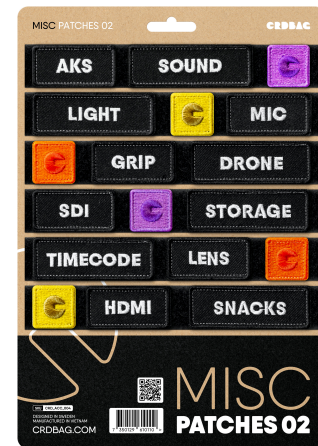

### CRDBAG

Misc Patches 02

The Misc Patches 02 are crafted for seamless identification and efficient organization of your equipment. Featuring professional-grade embroidery and secure attachment, these patches are a dependable tool for professionals who demand reliability and functionality.

This set includes a variety of labeled patches designed to streamline workflows through color-coding and clear labeling. Save time and maintain an organized setup, ensuring quick access to the gear you need. Perfectly compatible with the CRDPOUCH MKII, Fused Mini, Brick, and Y-Wrap, these patches are an essential addition to your organizational system.

Please note: Patch labels are written in English

Patches Dimensions:

80 x 28 mm (3.15" x 1.10")

55 x 28 mm (2.17" x 1.10")

28 x 28 mm (1.10" x 1.10")

- Included Patches
  - AKS
  - SOUND
  - LIGHT
  - MIC
  - GRIP
  - DRONE
  - SDI
  - STORAGE
  - TIMECODE
  - LENS
  - HDMI
  - SNACKS
  - 3 x ORANGE ICON
  - 3 x YELLOW ICON
  - 3 x PURPLE ICON