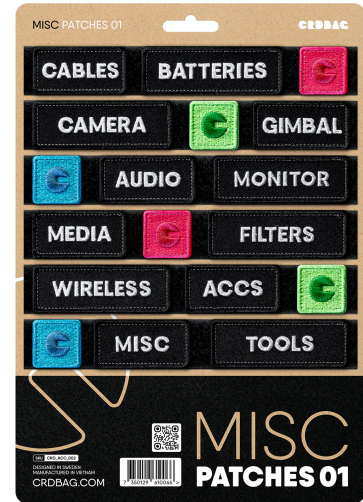

This set includes a variety of labeled patches designed to streamline workflows through color-coding and clear labeling. Save time and maintain an organized setup, ensuring quick access to the gear you need. Perfectly compatible with the CRDPOUCH MKII, Fused Mini, Brick, and Y-Wrap, these patches are an essential addition to your organizational system.

Please note: Patch labels are written in English

Patches Dimensions:

80 x 28 mm (3.15" x 1.10")

55 x 28 mm (2.17" x 1.10")

28 x 28 mm (1.10" x 1.10")

• Included Patches:

- CABLES
- BATTERIES
- CAMERA
- GIMBAL
- AUDIO
- MONITOR
- MEDIA
- FILTERS
- WIRELESS
- ACCS