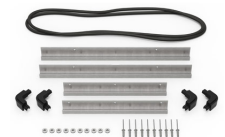

MATERIALS

Body	Injection Molded HPX™ high performance resin
Latch	Valox - Polybutylene Terephthalate (PBT)
Latch (Alt)	Xenoy - Polyester/Polycarbonate blend
O-Ring	EPDM
Pins	Stainless Steel
Pins (Alt)	Aluminum
Foam	1.3/1.35 polyester
Purge Body	Valox - Polybutylene Terephthalate (PBT)
Purge Body (Alt)	Xenoy - Polyester/Polycarbonate blend
Purge Vent	Gortex membrane

iM-LIDSTAY
Lid Stay

iM24XX-LIDORG
Lid Organizer

iM2450-TREK
TrekPak Case Divider Kit

1506TSA
TSA Lock

1500D
Desiccant Silica Gel

iM2450-M4-BEZEL-L
Lid Bezel Kit (Metric)

iM2450-MBEZ-B
Base Bezel Kit (Metric)