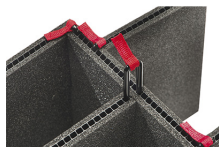

MATERIALS

Body	Injection Molded HPX™ high performance resin
Latch	Valox - Polybutylene Terephthalate (PBT)
Latch (Alt)	Xenoy - Polyester/Polycarbonate blend
O-Ring	EPDM
Pins	Stainless Steel
Pins (Alt)	Aluminum
Foam	1.3/1.35 polyester
Purge Body	Valox - Polybutylene Terephthalate (PBT)
Purge Body (Alt)	Xenoy - Polyester/Polycarbonate blend
Purge Vent	Gortex membrane

CERTIFICATIONS

IP67

OTHER

Master Pack	3
Military	yes

ACCESSORIES

iM24XX-PHOTOPALLET
Photography Pallet

iM24XX-LIDORG
Lid Organizer

iM2400-FOAM
4 pc. Replacement Foam Set

iM2400-DIV
Padded Divider Set

iM-STRAP-S-VER2
Padded Shoulder Strap

iM-LIDSTAY
Lid Stay

iM2400-TREK
TrekPak Case Divider Kit

1506TSA
TSA Lock

1500D
Desiccant Silica Gel

iM2400-M4-BEZEL-L
Lid Bezel Kit (Metric)