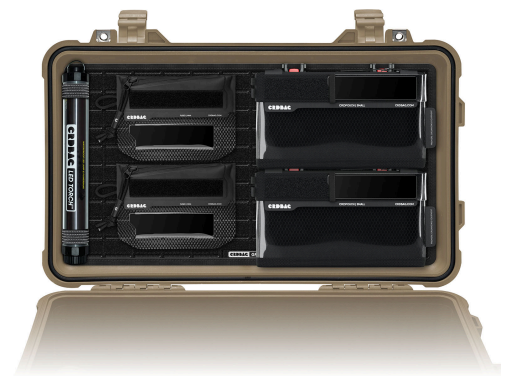

CRD_BUN_062

CRDBAG

Grid-Lid Carry-On Bundle

Maximize the potential of your carry-on hard case with the Grid-Lid Bundle 01, the ultimate lid organizer designed for professionals. By utilizing the often-overlooked lid space, this bundle transforms your case into an efficient, modular storage solution that adapts to your needs.

This open-standard lid organizer is future-proof, allowing you to invest in a customizable system without locking yourself into proprietary limitations. Ideal for professionals in film, photography, and technical fields, the Grid-Lid Bundle 01 ensures your gear stays organized, accessible, and secure. Designed for:

Peli: 1510 Protector , 1535 Air, Vault V525

Compatible with:

Peli: 1750 Protector Long Case, 1755 Air, Vault V800

What's Included

- 2 x CRDBAG Fused Mini
- 2 x CRDPOUCH Organizer Bag Small
- 2 x Maglock MOLLE 2-Pack
- 1 x Grid-Lid Carry-On
- 1 x LED Torch
- 1 x Grid-Lid Light Lock

Invest in the Hard Case Lid Organizer Bundle for a smarter, more adaptable way to manage your gear. Revolutionize your storage while keeping your setup ready for anything.

- Compatible with popular carry-on hard cases
- GRID-LID base with MOLLE and Hook and Loop compatibility
- CRDPOUCH MKII and Fused Mini integration
- Maglock MOLLE for fast attachment/detachment
- Open-standard system for modular expansion
- Includes LED Torch with Light Lock for visibility