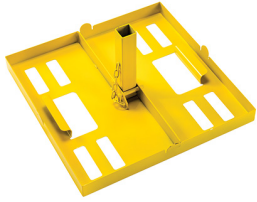

WEIGHT

Weight 9.04 lbs (4.1 kg)

ACCESSORIES

9607
Modular Light Base