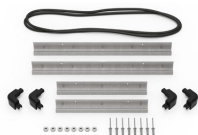

MATERIALS

Body	Injection Molded HPX™ high performance resin
Latch	Valox - Polybutylene Terephthalate (PBT)
Latch (Alt)	Xenoy - Polyester/Polycarbonate blend
O-Ring	EPDM
Pins	Stainless Steel
Pins (Alt)	Aluminum
Foam	1.3/1.35 polyester
Purge Body	Valox - Polybutylene Terephthalate (PBT)
Purge Body (Alt)	Xenoy - Polyester/Polycarbonate blend
Purge Vent	Gortex membrane

CERTIFICATIONS

IP67

OTHER

Master Pack	4
Military	yes

ACCESSORIES

iM2300-LIDORG
Lid Organizer

iM2300-FOAM
4 pc. Replacement Foam Set

iM2300-DIV
Padded Divider Set

iM-STRAP-S-VER2
Padded Shoulder Strap

iM-LIDSTAY
Lid Stay

iM2300-M4-BEZEL-L
Lid Bezel Kit (Metric)

iM2300-MBEZ-B
Base Bezel Kit (Metric)

iM2300-TREK
TrekPak Case Divider Kit

1525TPDIV
Extra TrekPak Dividers