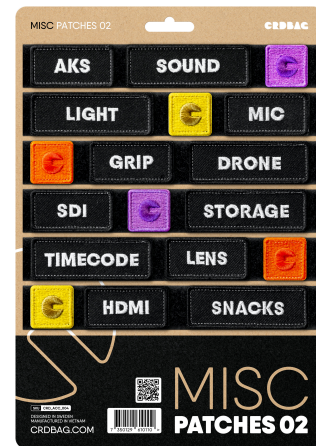

### CRDBAG

Misc Patches 02

The Misc Patches 02 are crafted for seamless identification and efficient organization of your equipment. Featuring professional-grade embroidery and secure attachment, these patches are a dependable tool for professionals who demand reliability and functionality.

This set includes a variety of labeled patches designed to streamline workflows through color-coding and clear labeling. Save time and maintain an organized setup, ensuring quick access to the gear you need. Perfectly compatible with the CRDPOUCH MKII, Fused Mini, Brick, and Y-Wrap, these patches are an essential addition to your organizational system.

Please note: Patch labels are written in English

Patches Dimensions:

80 x 28 mm (3.15" x 1.10")

55 x 28 mm (2.17" x 1.10")

28 x 28 mm (1.10" x 1.10")

#### • Included Patches

- AKS
- SOUND
- LIGHT
- MIC
- GRIP
- DRONE
- SDI
- STORAGE
- TIMECODE
- LENS
- HDMI
- SNACKS
- 3 x ORANGE ICON
- 3 x YELLOW ICON
- 3 x PURPLE ICON