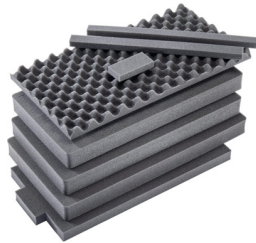

Purge Body ABS
Purge Vent Hi-Flow Gore-Tex 3 Micron Hydrophobic Non-Woven

COLOURS

■ Black

WEIGHT

Weight With Foam 14.67 lbs (6.65 kg)
Weight Empty 12.45 lbs (5.65 kg)
Buoyancy 123.70 lbs (56.11 kg)

TEMPERATURE

Minimum Temperature 0°F (-17.8 °C)
Maximum Temperature 140°F (60 °C)

ACCESSORIES

1606AirFS
8 pc. Replacement Foam Set

Peli

c/ Provença, 388, Planta 7 • Barcelona, Spain 08025 • Phone: +34 934 674 999
info@peli.com • www.peli.com

Document created on 04-26-26