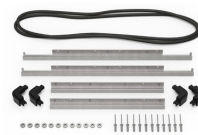

MATERIALS

Body	Injection Molded HPX™ high performance resin
Latch	Valox - Polybutylene Terephthalate (PBT)
Latch (Alt)	Xenoy - Polyester/Polycarbonate blend
O-Ring	EPDM
Pins	Stainless Steel
Pins (Alt)	Aluminum
Foam	1.3/1.35 polyester
Purge Body	Valox - Polybutylene Terephthalate (PBT)
Purge Body (Alt)	Xenoy - Polyester/Polycarbonate blend
Purge Vent	Gortex membrane

CERTIFICATIONS

IP67

OTHER

Master Pack	1
Military	yes

ACCESSORIES

iM26XX-LIDORG
Lid Organizer

iM2620-FOAM
6 pc. Replacement Foam Set

iM-STRAP-S-VER2
Padded Shoulder Strap

iM-LIDSTAY
Lid Stay

iM26XX-UTILITYORG
Utility Organizer

iM2620-TREK
TrekPak Case Divider Kit

1506TSA
TSA Lock

1500D
Desiccant Silica Gel

iM2620-M4-BEZEL-L
Lid Bezel Kit (Metric)

iM2620-M4-BEZEL
Base Bezel Kit (Metric)