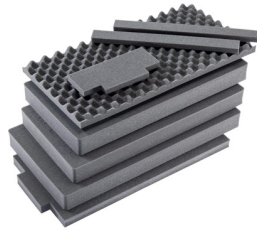

Purge Body ABS
Purge Vent Hi-Flow Gore-Tex 3 Micron Hydrophobic Non-Woven

COLOURS

■ Black

WEIGHT

Weight With Foam 18.10 lbs (8.21 kg)
Weight Empty 14.65 lbs (6.65 kg)
Buoyancy 185.32 lbs (84.06 kg)

TEMPERATURE

Minimum Temperature 0°F (-17.8 °C)
Maximum Temperature 140°F (60 °C)

ACCESSORIES

1626AirFS
8 pc. Replacement Foam Set

Peli

c/ Provença, 388, Planta 7 • Barcelona, Spain 08025 • Phone: +34 934 674 999
info@peli.com • www.peli.com

Document created on 06-13-26