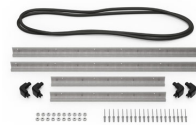

MATERIALS

Body	Injection Molded HPX™ high performance resin
Latch	Valox - Polybutylene Terephthalate (PBT)
Latch (Alt)	Xenoy - Polyester/Polycarbonate blend
O-Ring	EPDM
Pins	Stainless Steel
Pins (Alt)	Aluminum
Foam	1.3/1.35 polyester
Purge Body	Valox - Polybutylene Terephthalate (PBT)
Purge Body (Alt)	Xenoy - Polyester/Polycarbonate blend
Purge Vent	Gortex membrane

CERTIFICATIONS

IP67

OTHER

Extendable Handle	yes
Master Pack	1
Military	yes

ACCESSORIES

iM2950-TREK
TrekPak Case Divider Kit

iM2950-FOAM
6 pc. Replacement Foam Set

iM2950-DIV
Padded Divider Set

iM-LIDSTAY
Lid Stay

iM29XX-UTILITYORG
Utility Organizer

1506TSA
TSA Lock

1500D
Desiccant Silica Gel

iM2950-M4-BEZEL-L
Lid Bezel Kit (Metric)

iM2950-M4-BEZEL
Base Bezel Kit (Metric)

Peli

c/ Provença, 388, Planta 7 • Barcelona, Spain 08025 • Phone: +34 934 674 999
info@peli.com • www.peli.com