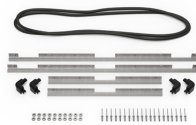

MATERIALS

Body	Injection Molded HPX™ high performance resin
Latch	Valox - Polybutylene Terephthalate (PBT)
Latch (Alt)	Xenoy - Polyester/Polycarbonate blend
O-Ring	EPDM
Pins	Stainless Steel
Pins (Alt)	Aluminum
Foam	1.3/1.35 polyester
Purge Body	Valox - Polybutylene Terephthalate (PBT)
Purge Body (Alt)	Xenoy - Polyester/Polycarbonate blend
Purge Vent	Gortex membrane

CERTIFICATIONS

IP67

OTHER

Extendable Handle	yes
Master Pack	1
Military	yes

ACCESSORIES

iM2950-TREK
TrekPak Case Divider Kit

iM2950-FOAM
6 pc. Replacement Foam Set

iM2950-DIV
Padded Divider Set

iM-LIDSTAY
Lid Stay

iM29XX-UTILITYORG
Utility Organizer

1506TSA
TSA Lock

1500D
Desiccant Silica Gel

iM2950-M4-BEZEL-L
Lid Bezel Kit (Metric)

iM2950-M4-BEZEL
Base Bezel Kit (Metric)

Peli

c/ Provença, 388, Planta 7 • Barcelona, Spain 08025 • Phone: +34 934 674 999
info@peli.com • www.peli.com