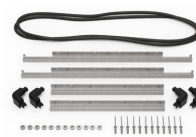

MATERIALS

Body	Injection Molded HPX™ high performance resin
Latch	Valox - Polybutylene Terephthalate (PBT)
Latch (Alt)	Xenoy - Polyester/Polycarbonate blend
O-Ring	EPDM
Pins	Stainless Steel
Pins (Alt)	Aluminum
Foam	1.3/1.35 polyester
Purge Body	Valox - Polybutylene Terephthalate (PBT)
Purge Body (Alt)	Xenoy - Polyester/Polycarbonate blend
Purge Vent	Gortex membrane

iM-LIDSTAY
Lid Stay

iM26XX-UTILITYORG
Utility Organizer

iM2620-TREK
TrekPak Case Divider Kit

1506TSA
TSA Lock

1500D
Desiccant Silica Gel

iM2620-M4-BEZEL-L
Lid Bezel Kit (Metric)

iM2620-M4-BEZEL
Base Bezel Kit (Metric)