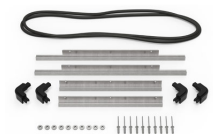

MATERIALS

Body	Injection Molded HPX™ high performance resin
Latch	Valox - Polybutylene Terephthalate (PBT)
Latch (Alt)	Xenoy - Polyester/Polycarbonate blend
O-Ring	EPDM
Pins	Stainless Steel
Pins (Alt)	Aluminum
Foam	1.3/1.35 polyester
Purge Body	Valox - Polybutylene Terephthalate (PBT)
Purge Body (Alt)	Xenoy - Polyester/Polycarbonate blend
Purge Vent	Gortex membrane

CERTIFICATIONS

IP67

OTHER

Master Pack	3
Military	yes

ACCESSORIES

iM24XX-PHOTAPALLET
Photography Pallet

iM24XX-LIDORG
Lid Organizer

iM2400-FOAM
4 pc. Replacement Foam Set

iM2400-DIV
Padded Divider Set

iM-STRAP-S-VER2
Padded Shoulder Strap

iM-LIDSTAY
Lid Stay

iM2400-TREK
TrekPak Case Divider Kit

1506TSA
TSA Lock

1500D
Desiccant Silica Gel

iM2400-M4-BEZEL-L
Lid Bezel Kit (Metric)

iM2400-MBEZ-B
Base Bezel Kit (Metric)

Peli

c/ Provença, 388, Planta 7 • Barcelona, Spain 08025 • Phone: +34 934 674 999
info@peli.com • www.peli.com

Document created on 04-02-25