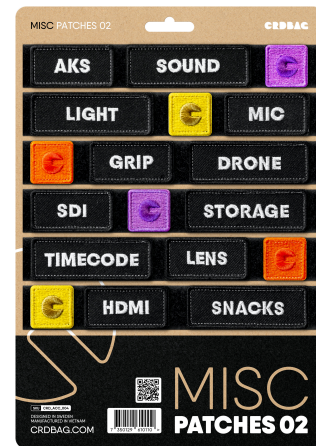

### CRDBAG

Misc Patches 02

The Misc Patches 02 are crafted for seamless identification and efficient organization of your equipment. Featuring professional-grade embroidery and secure attachment, these patches are a dependable tool for professionals who demand reliability and functionality.

This set includes a variety of labeled patches designed to streamline workflows through color-coding and clear labeling. Save time and maintain an organized setup, ensuring quick access to the gear you need. Perfectly compatible with the CRDPOUCH MKII, Fused Mini, Brick, and Y-Wrap, these patches are an essential addition to your organizational system.

Please note: Patch labels are written in English

Patches Dimensions:

80 x 28 mm (3.15" x 1.10")

55 x 28 mm (2.17" x 1.10")

28 x 28 mm (1.10" x 1.10")

- Included Patches
  - AKS
  - SOUND
  - LIGHT
  - MIC
  - GRIP
  - DRONE
  - SDI
  - STORAGE
  - TIMECODE
  - LENS
  - HDMI
  - SNACKS
  - 3 x ORANGE ICON
  - 3 x YELLOW ICON
  - 3 x PURPLE ICON