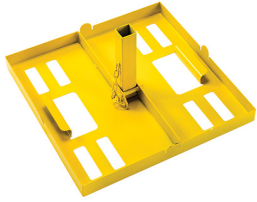

9600

Modular Lighting System

Peli™ 9600 Modular Light: New linear system work lighting.
Now it's easy to light up long stretches of rail track, roads and tunnels without the hassles of conventional heavyweight light towers. Chain up to 34 Peli™ 9600 Modular Light heads to produce over 100,000 combined lumens of bright LED light and evenly cover more than 350 yards (321 meters), all powered by one generator.
Engineered with side and end mount bracket attachment points, plus a stand system that can extend up to 10 feet, the Peli™ 9600 Modular Light is ready to mount to fences, hang overhead or stand on its own.
Travel safe and pack tight. Built with tough Polycarbonate recessed lenses and internal shock supports, the Peli 9600 Modular Light is built to survive rough terrain and accidental drops. In fact these units are drop tested from 6 feet onto concrete, proof that this latest design is built to take punishment. Plus, the Peli 9600 Modular Light heads and bases are designed to stack and stay together, with detachable cords and poles for compact shipping and storage. Stretch out the daylight with the Peli™ 9600 Modular Light.

- Connect multiple light heads from one power source
- 3,000 lumens per light head
- Adjustable light beam
- Stackable
- 14 LED's per light head
- Pole, base, cable accessories available
- Fully compliant with the HSE requirements for illumination

MATERIALS

| | |
|-------------|--------------------|
| Head | Nylon |
| Lens | Polycarbonate (PC) |

COLOURS

 Yellow

LIGHT SPECS

| | |
|-----------------------|------|
| Lumens (High) | 3000 |
| Lamp Type | LED |
| Number of LEDs | 14 |

POWER

| | |
|--------------|------|
| Watts | 23 W |
|--------------|------|

WEIGHT

Weight 9.04 lbs (4.1 kg)

ACCESSORIES

9607
Modular Light Base

9605
Modular Light Pole

9606E
Power Cable