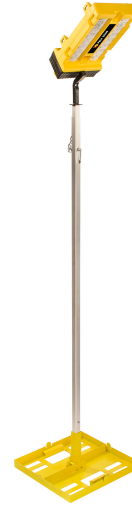

9600

Modular Lighting System

Peli™ 9600 Modular Light: New linear system work lighting.
Now it's easy to light up long stretches of rail track, roads and tunnels without the hassles of conventional heavyweight light towers. Chain up to 34 Peli™ 9600 Modular Light heads to produce over 100,000 combined lumens of bright LED light and evenly cover more than 350 yards (321 meters), all powered by one generator.
Engineered with side and end mount bracket attachment points, plus a stand system that can extend up to 10 feet, the Peli™ 9600 Modular Light is ready to mount to fences, hang overhead or stand on its own.
Travel safe and pack tight. Built with tough Polycarbonate recessed lenses and internal shock supports, the Peli 9600 Modular Light is built to survive rough terrain and accidental drops. In fact these units are drop tested from 6 feet onto concrete, proof that this latest design is built to take punishment. Plus, the Peli 9600 Modular Light heads and bases are designed to stack and stay together, with detachable cords and poles for compact shipping and storage. Stretch out the daylight with the Peli™ 9600 Modular Light.

- Connect multiple light heads from one power source
- 3,000 lumens per light head
- Adjustable light beam
- Stackable
- 14 LED's per light head
- Pole, base, cable accessories available
- Fully compliant with the HSE requirements for illumination

DIMENSIONS

| | |
|--------------------------------|--|
| Head (LxWxD) | 18.31 x 8.27" x 4.72 (46.5 x 21 x 12 cm) |
| Light Head Height (min) | 72.00" (182.9 cm) |
| Light Head Height (max) | 114.00" (289.6 cm) |
| Cord Length | 552.00" (1402.1 cm) |

MATERIALS

| | |
|-------------|--------------------|
| Head | Nylon |
| Lens | Polycarbonate (PC) |

COLOURS

 Yellow

LIGHT SPECS

| | |
|-----------------------|------|
| Lumens (High) | 3000 |
| Lamp Type | LED |
| Number of LEDs | 14 |