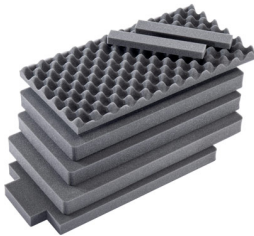

## COLOURS

---

■ Black

## WEIGHT

---

**Weight With Foam** 11.20 lbs (5.1 kg)  
**Weight Empty** 9.75 lbs (4.4 kg)  
**Buoyancy** 84.95 lbs (38.5 kg)

## ACCESSORIES

---

**1556AirFS**  
7 pc. Replacement Foam Set

**1506TSA**  
TSA Lock

**RucPac-Pro-1**  
RucPac Pro Hardcase Backpack Conversion

---