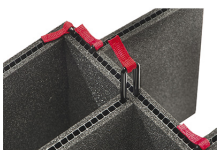

CERTIFICATIONS

IP67

OTHER

Extendable Handle	yes
Master Pack	1
Military	yes

ACCESSORIES

iM27XX-UTILITYORG
Utility Organizer

iM2720-FOAM
6 pc. Replacement Foam Set

iM-LIDSTAY
Lid Stay

iM2720-M4-BEZEL
Base Bezel Kit (Metric)

iM2720-M4-BEZEL-L
Lid Bezel Kit (Metric)

iM2720-TREK
TrekPak Case Divider Kit

1610TPDIV
Extra TrekPak Dividers

1506TSA
TSA Lock

1500D
Desiccant Silica Gel

iM2720TPDIV
Extra TrekPak Dividers