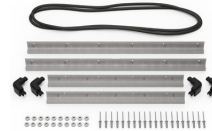

MATERIALS

Body	Injection Molded HPX™ high performance resin
Latch	Valox - Polybutylene Terephthalate (PBT)
Latch (Alt)	Xenoy - Polyester/Polycarbonate blend
O-Ring	EPDM
Pins	Stainless Steel
Pins (Alt)	Aluminum
Foam	1.3/1.35 polyester
Purge Body	Valox - Polybutylene Terephthalate (PBT)
Purge Body (Alt)	Xenoy - Polyester/Polycarbonate blend
Purge Vent	Gortex membrane

CERTIFICATIONS

IP67

OTHER

Extendable Handle	yes
Master Pack	1
Military	yes

ACCESSORIES

iM27XX-UTILITYORG
Utility Organizer

iM2720-FOAM
6 pc. Replacement Foam Set

iM-LIDSTAY
Lid Stay

iM2720-M4-BEZEL
Base Bezel Kit (Metric)

iM2720-M4-BEZEL-L
Lid Bezel Kit (Metric)

iM2720-TREK
TrekPak Case Divider Kit

1610TPDIV
Extra TrekPak Dividers

1506TSA
TSA Lock

1500D
Desiccant Silica Gel

iM2720TPDIV
Extra TrekPak Dividers