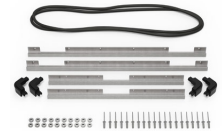

MATERIALS

Body	Injection Molded HPX™ high performance resin
Latch	Valox - Polybutylene Terephthalate (PBT)
Latch (Alt)	Xenoy - Polyester/Polycarbonate blend
O-Ring	EPDM
Pins	Stainless Steel
Pins (Alt)	Aluminum
Foam	1.3/1.35 polyester
Purge Body	Valox - Polybutylene Terephthalate (PBT)
Purge Body (Alt)	Xenoy - Polyester/Polycarbonate blend
Purge Vent	Gortex membrane

CERTIFICATIONS

IP67

OTHER

Extendable Handle	yes
Master Pack	1
Military	yes

ACCESSORIES

iM27XX-UTILITYORG
Utility Organizer

iM2720-FOAM
6 pc. Replacement Foam Set

iM-LIDSTAY
Lid Stay

iM2720-M4-BEZEL
Base Bezel Kit (Metric)

iM2720-M4-BEZEL-L
Lid Bezel Kit (Metric)

iM2720-TREK
TrekPak Case Divider Kit

1610TPDIV
Extra TrekPak Dividers

1506TSA
TSA Lock

1500D
Desiccant Silica Gel

iM2720TPDIV
Extra TrekPak Dividers