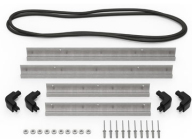

MATERIALS

Body	Injection Molded HPX™ high performance resin
Latch	Valox - Polybutylene Terephthalate (PBT)
Latch (Alt)	Xenoy - Polyester/Polycarbonate blend
O-Ring	EPDM
Pins	Stainless Steel
Pins (Alt)	Aluminum
Foam	1.3/1.35 polyester
Purge Body	Valox - Polybutylene Terephthalate (PBT)
Purge Body (Alt)	Xenoy - Polyester/Polycarbonate blend
Purge Vent	Gortex membrane

iM2400-DIV
Padded Divider Set

iM-STRAP-S-VER2
Padded Shoulder Strap

iM-LIDSTAY
Lid Stay

iM2400-TREK
TrekPak Case Divider Kit

1506TSA
TSA Lock

1500D
Desiccant Silica Gel

iM2400-M4-BEZEL-L
Lid Bezel Kit (Metric)

iM2400-MBEZ-B
Base Bezel Kit (Metric)

Peli

c/ Provença, 388, Planta 7 • Barcelona, Spain 08025 • Phone: +34 934 674 999
info@peli.com • www.peli.com

Document created on 04-04-25