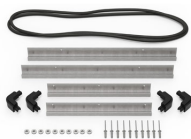

MATERIALS

Body	Injection Molded HPX™ high performance resin
Latch	Valox - Polybutylene Terephthalate (PBT)
Latch (Alt)	Xenoy - Polyester/Polycarbonate blend
O-Ring	EPDM
Pins	Stainless Steel
Pins (Alt)	Aluminum
Foam	1.3/1.35 polyester
Purge Body	Valox - Polybutylene Terephthalate (PBT)
Purge Body (Alt)	Xenoy - Polyester/Polycarbonate blend
Purge Vent	Gortex membrane

iM2400-DIV
Padded Divider Set

iM-STRAP-S-VER2
Padded Shoulder Strap

iM-LIDSTAY
Lid Stay

iM2400-TREK
TrekPak Case Divider Kit

1506TSA
TSA Lock

1500D
Desiccant Silica Gel

iM2400-M4-BEZEL-L
Lid Bezel Kit (Metric)