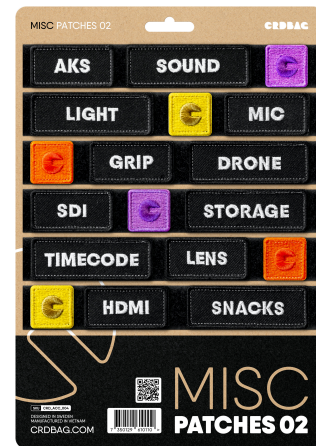

CRD_ACC_004

CRDBAG

Misc Patches 02

The Misc Patches 02 are crafted for seamless identification and efficient organization of your equipment. Featuring professional-grade embroidery and secure attachment, these patches are a dependable tool for professionals who demand reliability and functionality.

This set includes a variety of labeled patches designed to streamline workflows through color-coding and clear labeling. Save time and maintain an organized setup, ensuring quick access to the gear you need. Perfectly compatible with the CRDPOUCH MKII, Fused Mini, Brick, and Y-Wrap, these patches are an essential addition to your organizational system.

Please note: Patch labels are written in English

Patches Dimensions:

80 x 28 mm (3.15" x 1.10")

55 x 28 mm (2.17" x 1.10")

28 x 28 mm (1.10" x 1.10")

- Included Patches
 - AKS
 - SOUND
 - LIGHT
 - MIC
 - GRIP
 - DRONE
 - SDI
 - STORAGE
 - TIMECODE
 - LENS
 - HDMI
 - SNACKS
 - 3 x ORANGE ICON
 - 3 x YELLOW ICON
 - 3 x PURPLE ICON