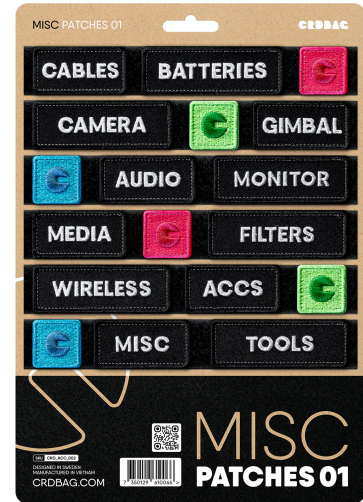

CRD_ACC_002

CRDBÄG

Misc Patches 01

The Misc Patches 01 are crafted for seamless identification and efficient organization of your equipment. Featuring professional-grade embroidery and secure attachment, these patches are a dependable tool for professionals who demand reliability and functionality.

This set includes a variety of labeled patches designed to streamline workflows through color-coding and clear labeling. Save time and maintain an organized setup, ensuring quick access to the gear you need. Perfectly compatible with the CRDPOUCH MKII, Fused Mini, Brick, and Y-Wrap, these patches are an essential addition to your organizational system.

Please note: Patch labels are written in English

Patches Dimensions:

80 x 28 mm (3.15" x 1.10")

55 x 28 mm (2.17" x 1.10")

28 x 28 mm (1.10" x 1.10")

• Included Patches:

- CABLES
- BATTERIES
- CAMERA
- GIMBAL
- AUDIO
- MONITOR
- MEDIA
- FILTERS
- WIRELESS
- ACCS