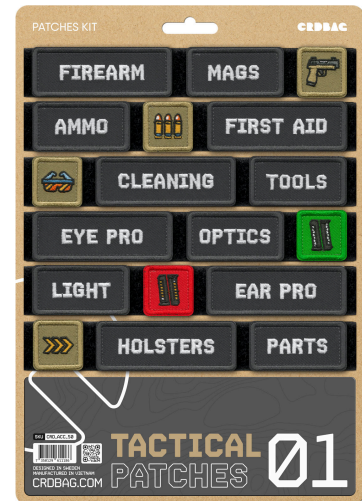

CRD_ACC_050

CRDBAG

Tactical Pouches 01

Tactical Patches 01 are built to streamline gear identification and improve organization in the field. Made with professional-grade embroidery and a secure hook-and-loop backing, these patches are reliable even in tough environments.

Each patch features clear labeling and color-coded designs, helping you keep gear organized and easy to find. Whether you're on an outdoor expedition, a hunting trip, or in a tactical setting, these patches support efficient, hassle-free workflows.

Designed to work with the CRDPOUCH MKII, Fused Mini, Brick, and Y-Wrap, Tactical Patches 01 are a practical addition to any organized setup.

Dimensions:

80 x 28 mm (3.15" x 1.10")

55 x 28 mm (2.17" x 1.10")

28 x 28 mm (1.10" x 1.10")

- Included patches:
 - FIREARM
 - MAGS
 - GUN ICON
 - AMMO
 - AMMO ICON
 - FIRST AID
 - GLASSED ICON
 - CLEANING
 - TOOLS
 - EYE PRO
 - OPTICS
 - AMMO GREEN ICON
 - LIGHT
 - AMMO RED ICON
 - EAR PRO
 - ARROW ICON
 - HOLSTERS
 - PARTS