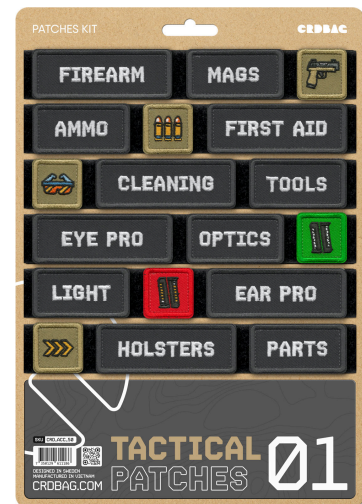

CRD_ACC_050

CRDBAG

Tactical Pouches 01

Tactical Patches 01 are built to streamline gear identification and improve organization in the field. Made with professional-grade embroidery and a secure hook-and-loop backing, these patches are reliable even in tough environments.

Each patch features clear labeling and color-coded designs, helping you keep gear organized and easy to find. Whether you're on an outdoor expedition, a hunting trip, or in a tactical setting, these patches support efficient, hassle-free workflows.

Designed to work with the CRDPOUCH MKII, Fused Mini, Brick, and Y-Wrap, Tactical Patches 01 are a practical addition to any organized setup.

Dimensions:

80 x 28 mm (3.15" x 1.10")

55 x 28 mm (2.17" x 1.10")

28 x 28 mm (1.10" x 1.10")

- Included patches:
 - FIREARM
 - MAGS
 - GUN ICON
 - AMMO
 - AMMO ICON
 - FIRST AID
 - GLASSED ICON
 - CLEANING
 - TOOLS
 - EYE PRO
 - OPTICS
 - AMMO GREEN ICON
 - LIGHT
 - AMMO RED ICON
 - EAR PRO
 - ARROW ICON
 - HOLSTERS
 - PARTS