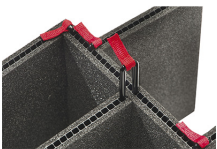

MATERIALS

Body	Injection Molded HPX™ high performance resin
Latch	Valox - Polybutylene Terephthalate (PBT)
Latch (Alt)	Xenoy - Polyester/Polycarbonate blend
O-Ring	EPDM
Pins	Stainless Steel
Pins (Alt)	Aluminum
Foam	1.3/1.35 polyester
Purge Body	Valox - Polybutylene Terephthalate (PBT)
Purge Body (Alt)	Xenoy - Polyester/Polycarbonate blend
Purge Vent	Gortex membrane

CERTIFICATIONS

IP67

OTHER

Master Pack	1
Military	yes

ACCESSORIES

iM26XX-LIDORG
Lid Organizer

iM2620-FOAM
6 pc. Replacement Foam Set

iM-STRAP-S-VER2
Padded Shoulder Strap

iM-LIDSTAY
Lid Stay

iM26XX-UTILITYORG
Utility Organizer

iM2620-TREK
TrekPak Case Divider Kit

1506TSA
TSA Lock

1500D
Desiccant Silica Gel

iM2620-M4-BEZEL-L
Lid Bezel Kit (Metric)

iM2620-M4-BEZEL
Base Bezel Kit (Metric)