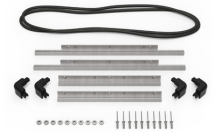

MATERIALS

Body	Injection Molded HPX™ high performance resin
Latch	Valox - Polybutylene Terephthalate (PBT)
Latch (Alt)	Xenoy - Polyester/Polycarbonate blend
O-Ring	EPDM
Pins	Stainless Steel
Pins (Alt)	Aluminum
Foam	1.3/1.35 polyester
Purge Body	Valox - Polybutylene Terephthalate (PBT)
Purge Body (Alt)	Xenoy - Polyester/Polycarbonate blend
Purge Vent	Gortex membrane

CERTIFICATIONS

IP67

OTHER

Master Pack	3
Military	yes

ACCESSORIES

iM24XX-PHOTOPALLET
Photography Pallet

iM24XX-LIDORG
Lid Organizer

iM2400-FOAM
4 pc. Replacement Foam Set

iM2400-DIV
Padded Divider Set

iM-STRAP-S-VER2
Padded Shoulder Strap

iM-LIDSTAY
Lid Stay

iM2400-TREK
TrekPak Case Divider Kit

1506TSA
TSA Lock

1500D
Desiccant Silica Gel

iM2400-M4-BEZEL-L
Lid Bezel Kit (Metric)