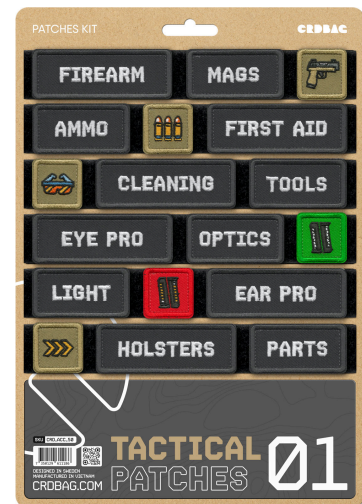

## CRD\_ACC\_050 CRDBAG

Tactical Pouches 01

Tactical Patches 01 are built to streamline gear identification and improve organization in the field. Made with professional-grade embroidery and a secure hook-and-loop backing, these patches are reliable even in tough environments.

Each patch features clear labeling and color-coded designs, helping you keep gear organized and easy to find. Whether you're on an outdoor expedition, a hunting trip, or in a tactical setting, these patches support efficient, hassle-free workflows.

Designed to work with the CRDPOUCH MKII, Fused Mini, Brick, and Y-Wrap, Tactical Patches 01 are a practical addition to any organized setup.

Dimensions:

80 x 28 mm (3.15" x 1.10")

55 x 28 mm (2.17" x 1.10")

28 x 28 mm (1.10" x 1.10")

- Included patches:
  - FIREARM
  - MAGS
  - GUN ICON
  - AMMO
  - AMMO ICON
  - FIRST AID
  - GLASSED ICON
  - CLEANING
  - TOOLS
  - EYE PRO
  - OPTICS
  - AMMO GREEN ICON
  - LIGHT
  - AMMO RED ICON
  - EAR PRO
  - ARROW ICON
  - HOLSTERS
  - PARTS