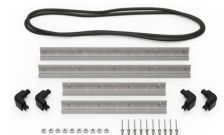

MATERIALS

Body	Injection Molded HPX™ high performance resin
Latch	Valox - Polybutylene Terephthalate (PBT)
Latch (Alt)	Xenoy - Polyester/Polycarbonate blend
O-Ring	EPDM
Pins	Stainless Steel
Pins (Alt)	Aluminum
Foam	1.3/1.35 polyester
Purge Body	Valox - Polybutylene Terephthalate (PBT)
Purge Body (Alt)	Xenoy - Polyester/Polycarbonate blend
Purge Vent	Gortex membrane

iM-LIDSTAY
Lid Stay

iM24XX-LIDORG
Lid Organizer

iM2450-TREK
TrekPak Case Divider Kit

1506TSA
TSA Lock

1500D
Desiccant Silica Gel

iM2450-M4-BEZEL-L
Lid Bezel Kit (Metric)

iM2450-MBEZ-B
Base Bezel Kit (Metric)