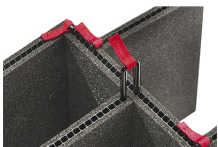

CERTIFICATIONS

IP67

OTHER

Master Pack	3
Military	yes

ACCESSORIES

iM24XX-PHOTOPALLET
Photography Pallet

iM2450-FOAM
5 pc. Replacement Foam Set

iM-STRAP-S-VER2
Padded Shoulder Strap

iM-LIDSTAY
Lid Stay

iM24XX-LIDORG
Lid Organizer

iM2450-TREK
TrekPak Case Divider Kit

1506TSA
TSA Lock

1500D
Desiccant Silica Gel

iM2450-M4-BEZEL-L
Lid Bezel Kit (Metric)

iM2450-MBEZ-B
Base Bezel Kit (Metric)