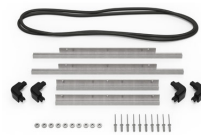

MATERIALS

Body	Injection Molded HPX™ high performance resin
Latch	Valox - Polybutylene Terephthalate (PBT)
Latch (Alt)	Xenoy - Polyester/Polycarbonate blend
O-Ring	EPDM
Pins	Stainless Steel
Pins (Alt)	Aluminum
Foam	1.3/1.35 polyester
Purge Body	Valox - Polybutylene Terephthalate (PBT)
Purge Body (Alt)	Xenoy - Polyester/Polycarbonate blend
Purge Vent	Gortex membrane

CERTIFICATIONS

IP67

OTHER

Master Pack	3
Military	yes

ACCESSORIES

iM24XX-PHOTOPALLET
Photography Pallet

iM2450-FOAM
5 pc. Replacement Foam Set

iM-STRAP-S-VER2
Padded Shoulder Strap

iM-LIDSTAY
Lid Stay

iM24XX-LIDORG
Lid Organizer

iM2450-TREK
TrekPak Case Divider Kit

1506TSA
TSA Lock

1500D
Desiccant Silica Gel

iM2450-M4-BEZEL-L
Lid Bezel Kit (Metric)

iM2450-MBEZ-B
Base Bezel Kit (Metric)